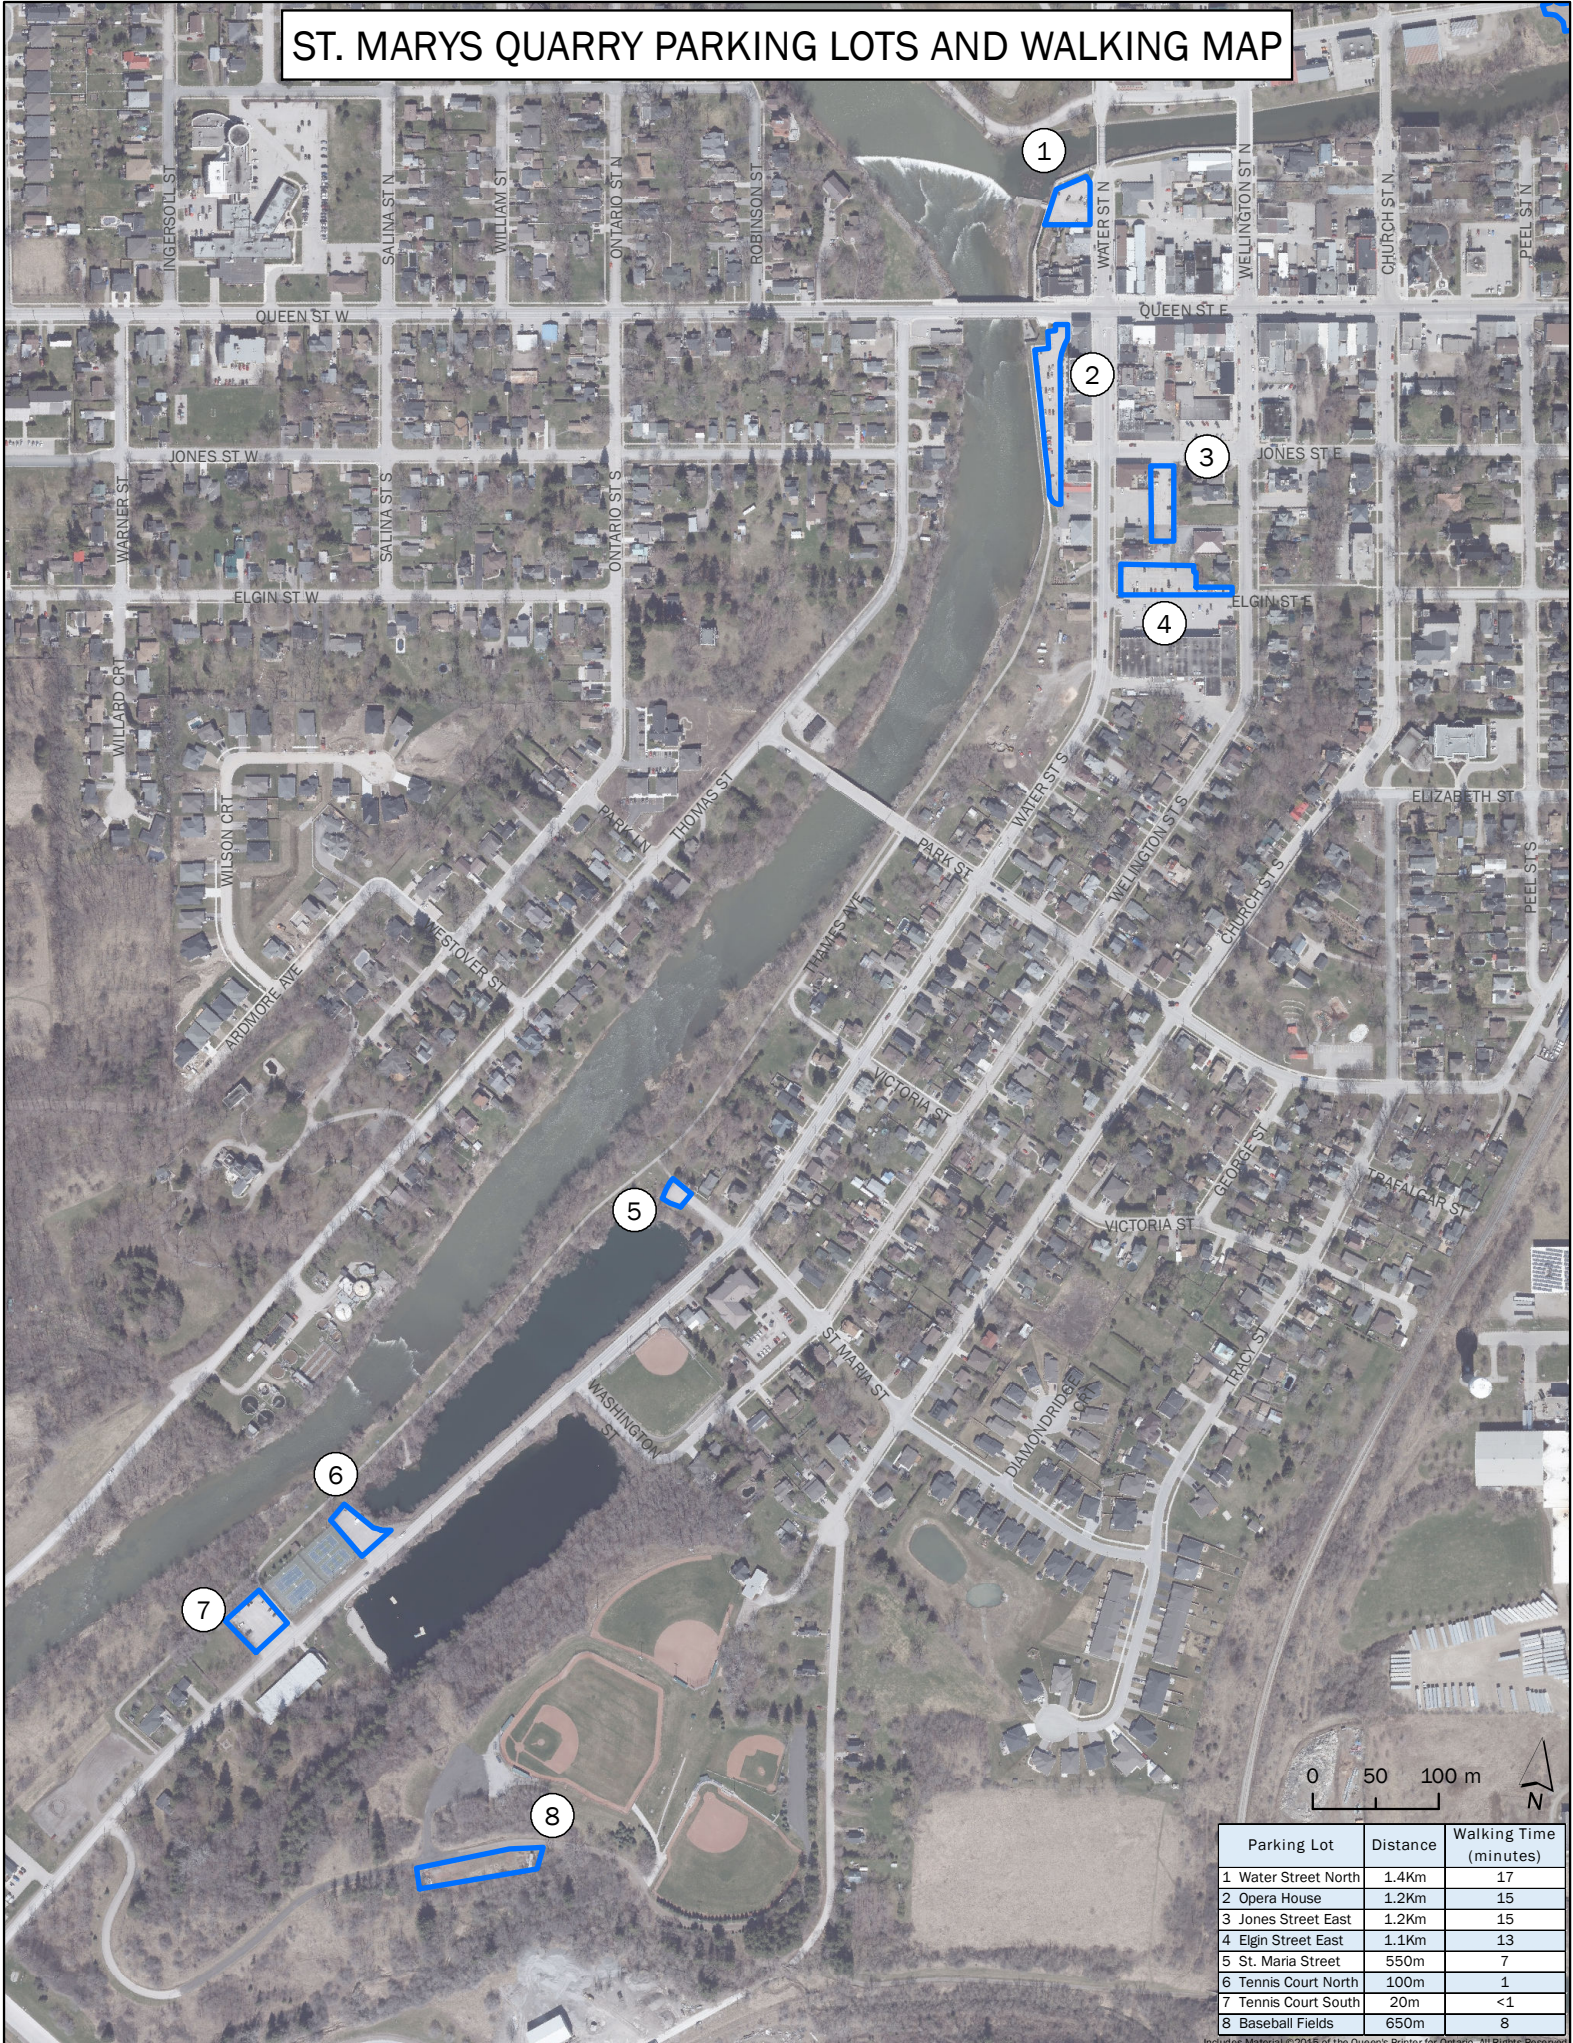

ST. MARYS QUARRY PARKING LOTS AND WALKING MAP

Parking Lot	Distance	Walking Time (minutes)
1 Water Street North	1.4Km	17
2 Opera House	1.2Km	15
3 Jones Street East	1.2Km	15
4 Elgin Street East	1.1Km	13
5 St. Maria Street	550m	7
6 Tennis Court North	100m	1
7 Tennis Court South	20m	<1
8 Baseball Fields	650m	8