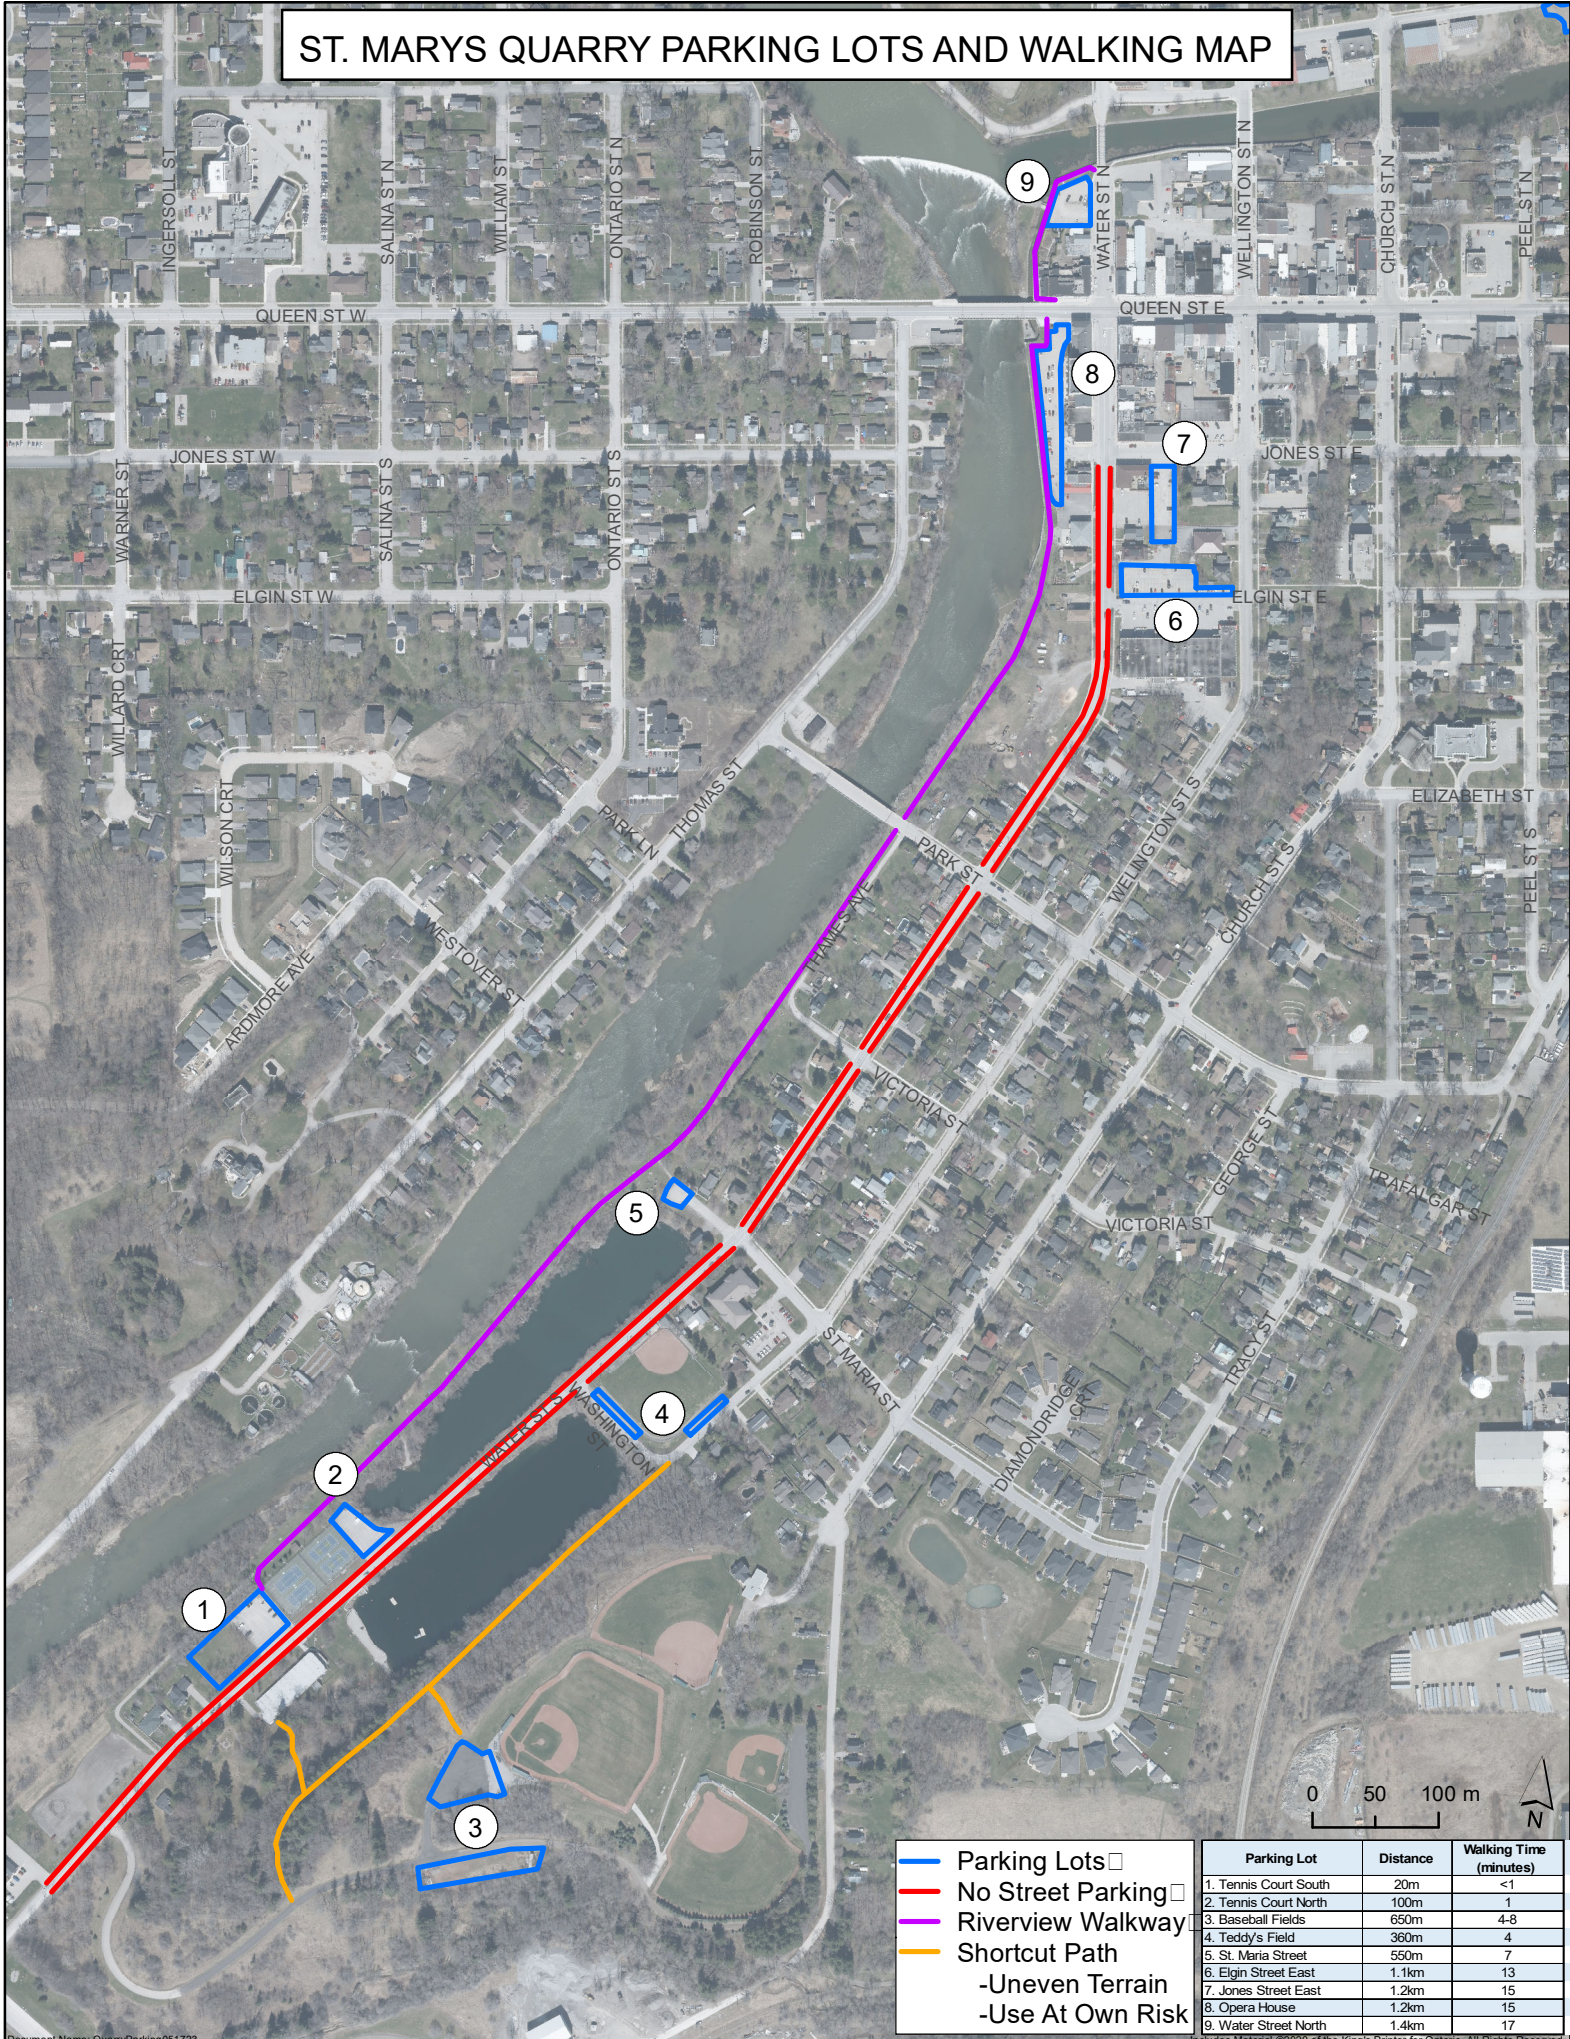

ST. MARYS QUARRY PARKING LOTS AND WALKING MAP

- Parking Lots □
- No Street Parking □
- Riverview Walkway
- Shortcut Path
- Uneven Terrain
- Use At Own Risk

Parking Lot	Distance	Walking Time (minutes)
1. Tennis Court South	20m	<1
2. Tennis Court North	100m	1
3. Baseball Fields	650m	4-8
4. Teddy's Field	360m	4
5. St. Maria Street	550m	7
6. Elgin Street East	1.1km	13
7. Jones Street East	1.2km	15
8. Opera House	1.2km	15
9. Water Street North	1.4km	17